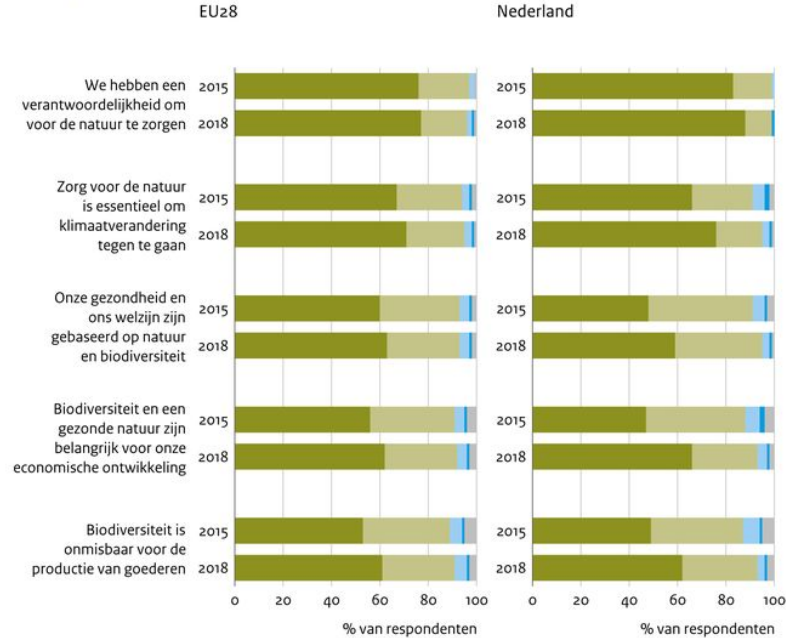

Stellingen over stoppen van verlies aan biodiversiteit